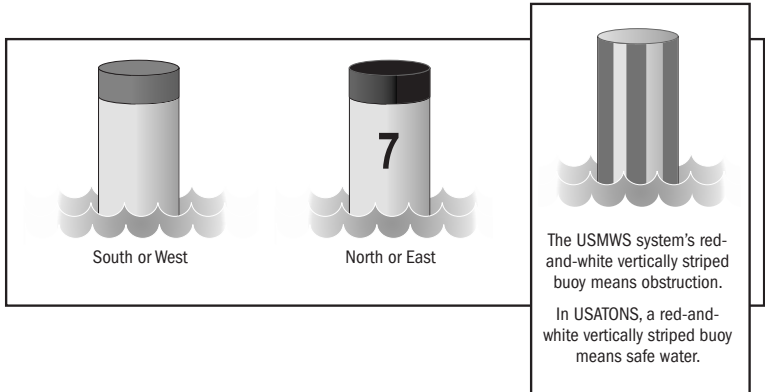

Surprisingly Comfortable

Today's life jackets are lightweight, easy to move in, and come in many sizes, styles, and shapes for every person and every sport. (There are even ones for pets!) Some examples: