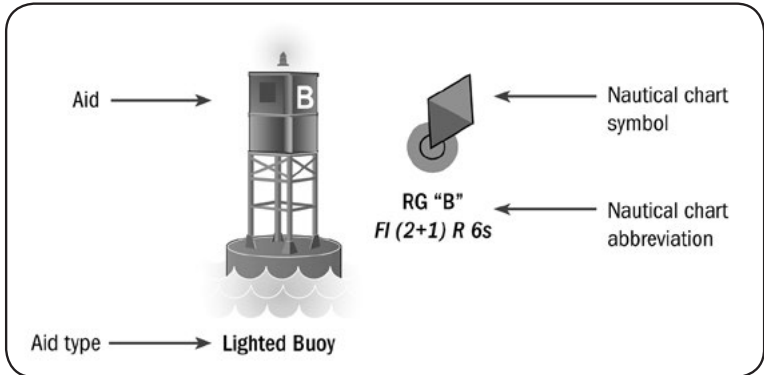

Understanding the Symbols in This Booklet

Buoys, beacons, and all other Aids have a corresponding symbol used on nautical charts. In this booklet, you will see representations of Aids, each alongside its nautical chart symbol:

* Not on all Aids

U.S. Aids to Navigation System • www.uscgboating.org