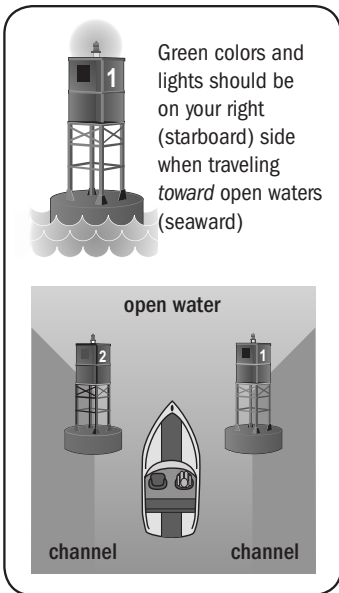

3. U.S. AIDS TO NAVIGATION SYSTEM (IALA-B)

Lateral Aids to Navigation

Lateral Aids to Navigation are generally used for well-defined channels to indicate the route to be followed. These Aids show the sides of a navigable channel, mark junctions and forks or splits in the channel, indicate the safe side to pass a hazard to navigation, and mark the safe centerline on wide bodies of water.

They are used in conjunction with a conventional direction of buoyage (a local direction of buoyage when approaching a harbor, river estuary, or other waterway from seaward).

“Red, Right, Returning”

You may have heard the phrase, “Red, Right, Returning.” This expression refers to the fact that when returning (entering a channel from the open sea or proceeding upstream), a boater must keep the red Aids on the right (starboard) side of the boat. These Aids have even numbers, and the numbers should increase as you proceed inland.

When proceeding toward open water (seaward), navigate so that the green Aids are to starboard. In this instance, you will see odd numbers on the Aids and the numbers should decrease as you proceed toward open water (seaward).

If there is no route marked, navigate clockwise around landmasses.