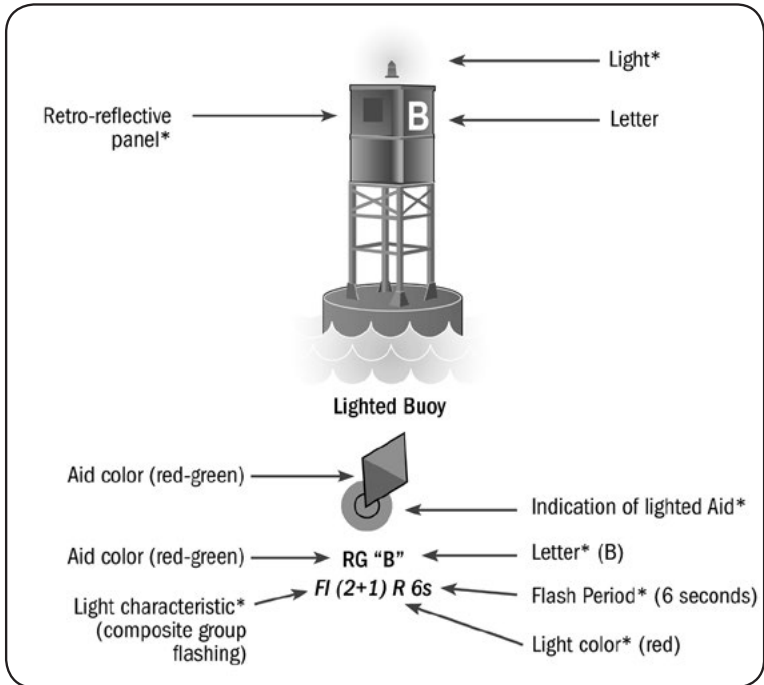

Understanding the Symbols in This Booklet

Buoys, beacons, and all other Aids have a corresponding symbol used on nautical charts. In this booklet, you will see representations of Aids, each alongside its nautical chart symbol:

* Not on all Aids

U.S. Aids to Navigation System • www.uscgboating.org