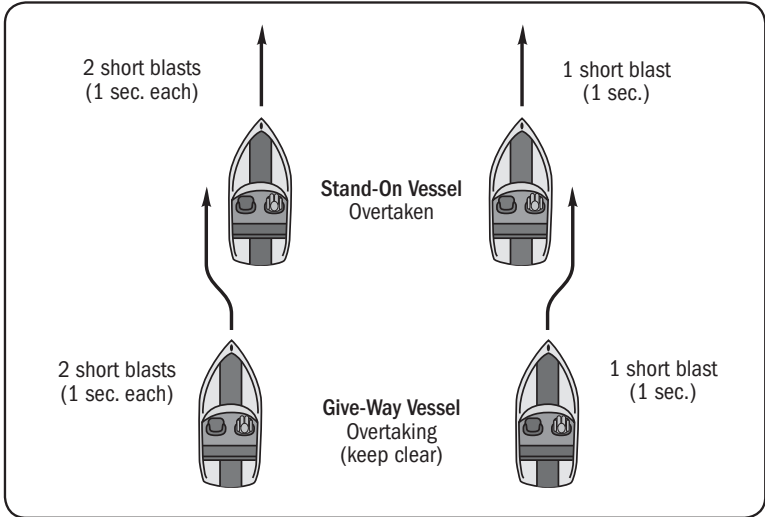

Overtaking Situation (Navigation Rule 13)