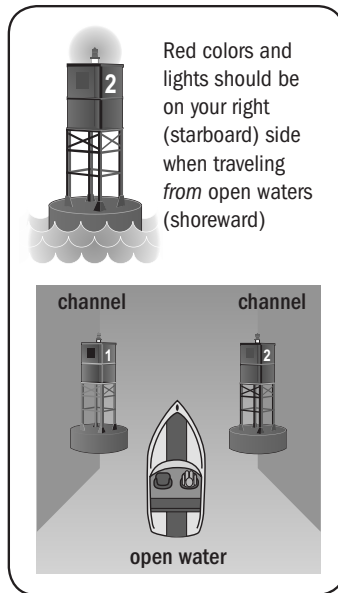

3. U.S. AIDS TO NAVIGATION SYSTEM (IALA-B)

Lateral Aids to Navigation

Lateral Aids to Navigation are generally used for well-defined channels to indicate the route to be followed. These Aids show the sides of a navigable channel, mark junctions and forks or splits in the channel, indicate the safe side to pass a hazard to navigation, and mark the safe centerline on wide bodies of water.

They are used in conjunction with a conventional direction of buoyage (a local direction of buoyage when approaching a harbor, river estuary, or other waterway from seaward).

“Red, Right, Returning”

You may have heard the phrase, “Red, Right, Returning.” This expression refers to the fact that when returning (entering a channel from the open sea or proceeding upstream), a boater must keep the red Aids on the right (starboard) side of the boat. These Aids have even numbers, and the numbers should increase as you proceed inland.

When proceeding toward open water (seaward), navigate so that the green Aids are to starboard. In this instance, you will see odd numbers on the Aids and the numbers should decrease as you proceed toward open water (seaward).

If there is no route marked, navigate clockwise around landmasses.