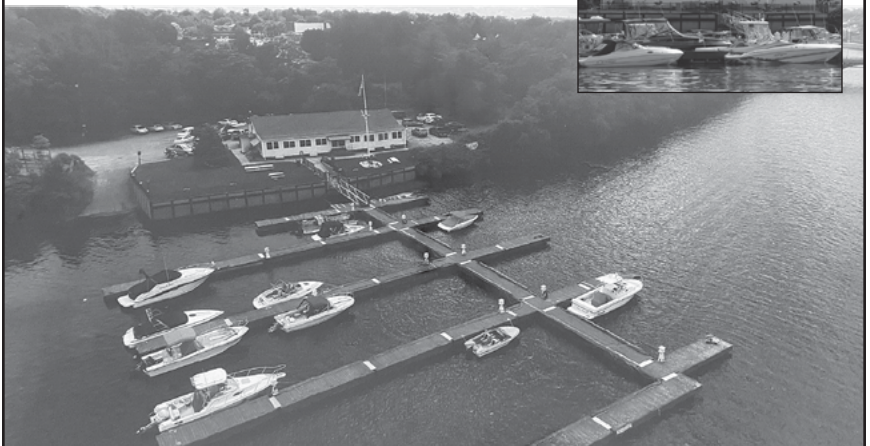

CRESCENT YACHT CLUB

30 Ferry Street ☸ Bradford, MA 01835

Crescent Yacht Club was formed in 1936 as a sailing and motor boat club and was officially chartered on June 17, 1940. Although sailing never caught on at Crescent, motor boating flourished and continues today.

The growth and success of the CYC since its inception can be attributed only to the dedicated efforts of its past and present officers and committees, who started the Club and keep it on its continued path of success and growth.

It's the members that built the club, the docks and the mooring tender that, with great pride, we maintain and improve as needed.

We can't thank enough the members and friends that serve on our many committees, who provide the muscle and imagination for all the community service and fundraising, to support as many charitable organizations as we can.

Please come and help us celebrate our 80th Anniversary. You are all welcome to see what we have to offer and give us a chance to show off our pride in our beautiful Club, a beautiful and leisurely 18 NM from the mouth of the Merrimack River.

Check us out on Facebook at "Crescent Yacht Club Entertainment" for a full calendar of our activities (as soon as COVID-19 is over).