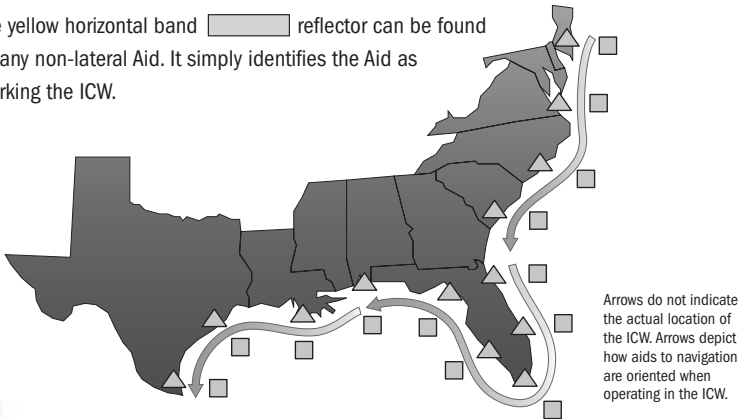

There are three types of symbols:

When following the ICW from New Jersey through Texas, keep yellow triangles on your starboard and yellow squares on your port, regardless of the color of the Aid on which they appear.

The yellow horizontal band reflector can be found on any non-lateral Aid. It simply identifies the Aid as marking the ICW.