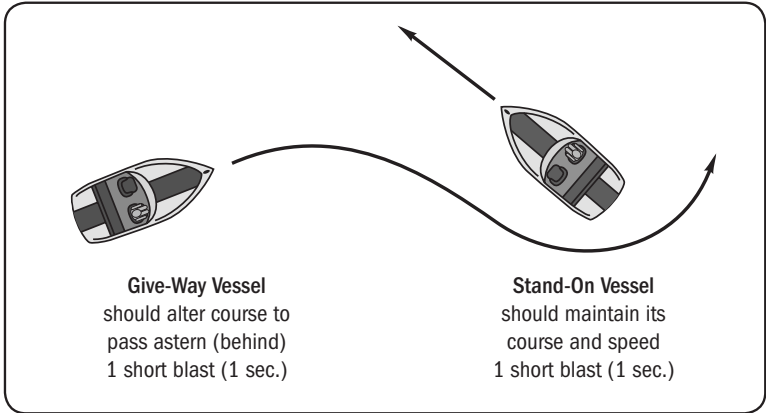

Sound signals: Passing port-to-port requires one short horn blast to signal intention and one short blast for agreement. Passing to starboard requires two short blasts from each vessel.

Crossing Situation (Navigation Rule 15)