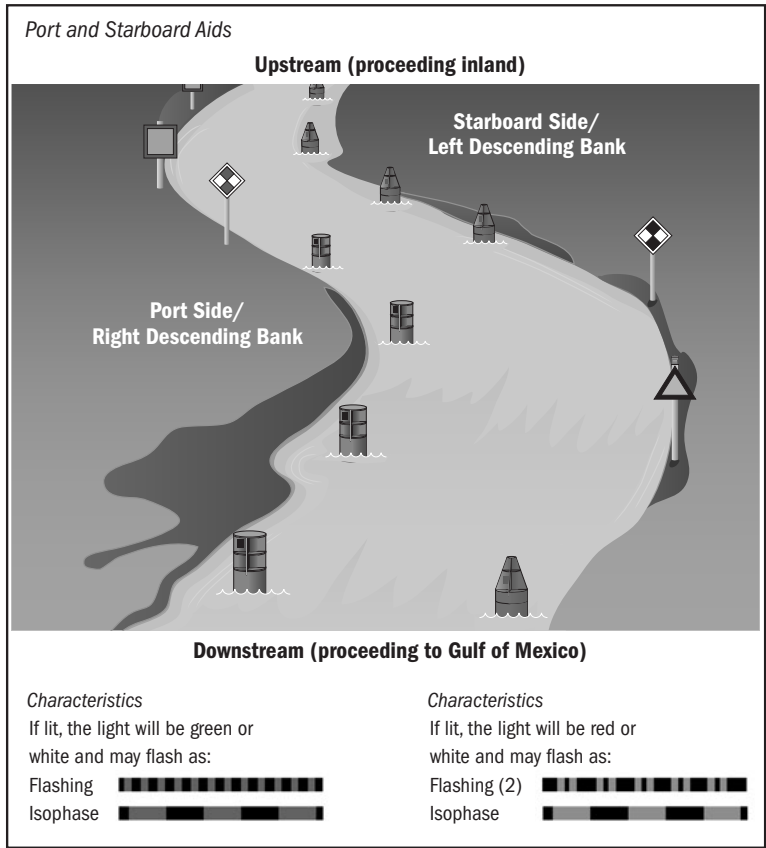

5. AIDS TO NAVIGATION SYSTEMS

Western Rivers Marking System

When on the Mississippi River, tributaries above Baton Rouge, and several other rivers that flow toward the Gulf of Mexico, boaters must follow a system called the Western Rivers Marking System, a variation of the U.S. Aids to Navigation System.

In the Western Rivers Marking System:

- Buoys are not numbered.
- Beacons are not numbered, but normally have a mile marker that indicates the distance in statute miles from a fixed point, typically the river's mouth.