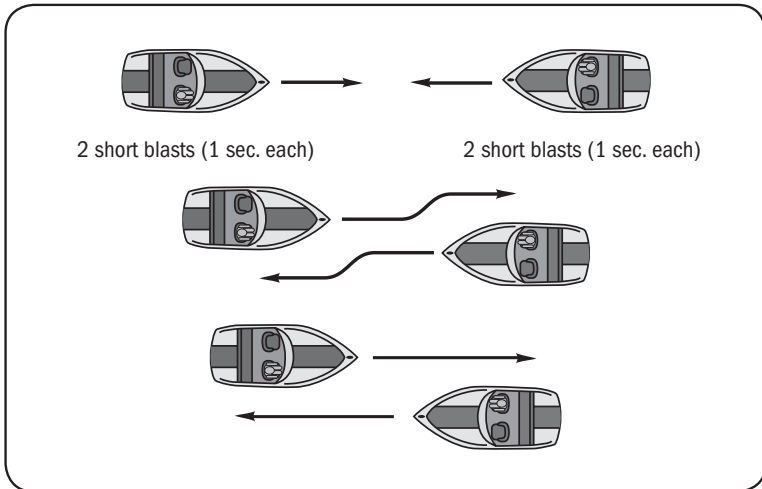

Action(s): When meeting another vessel head on, a port-to-port passing is preferred. Passing starboard-to-starboard is acceptable when necessary.

Sound signals: Passing port-to-port requires one short horn blast to signal intention and one short blast for agreement. Passing to starboard requires two short blasts from each vessel.