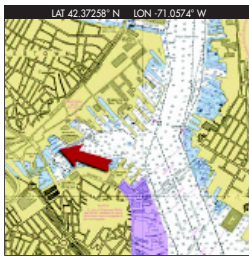

AT A GLANCE

DOCKAGE RATE: \$3.50 to \$5.50/R/day. Call for weekly, monthly, and special event rates
PAYMENT: Credit card/cash
HOURS: 8am – 8pm
TRANSIENT SLIPS/TOTAL SLIPS: 265
VHF/WORKING: 69
MLW/LOA*: 20'+/200'
ELECTRIC: 30/50/100 Amp
PUMP-OUT: Stationary & mobile
FUEL: Nearby
REPAIR: Yes
RESTAURANT/MILES: On premises & 200+/-1/4 mile
POOL: Yes
HULL-OUT: Nearby
HEAD/SHOWER: Yes/Yes
LAUNDRY: Yes
INTERNET ACCESS: High-speed wireless
CABLE: Yes
SPECIAL: The most protected docking on Boston Harbor! Located on the Historic Freedom Trail. Concierge service, water taxi available, pool & deck.