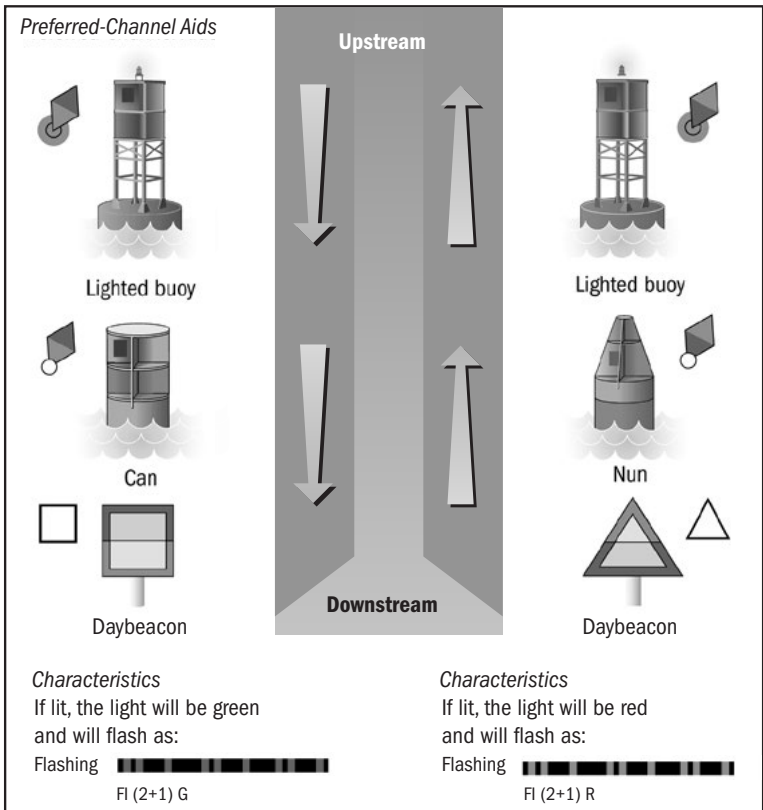

- Crossing daybeacons are used to assist river traffic by indicating where the channel has changed from one side of the river to the other; the aid that marks this channel change will be on the opposite side of the river. When encountered, a vessel operator should head for the Aid, using its color as a channel mark.
- Isolated danger marks and safe-water marks are not used.
- River banks are named based on their downstream direction: either “left bank” and “right bank” or “left descending bank” and “right descending bank.”
- Because of their somewhat temporary nature, Western River buoys do not have numbers or letters and are not always marked on river charts because they tend to drift due to fluctuating water level, current speed, and shifting shoals.